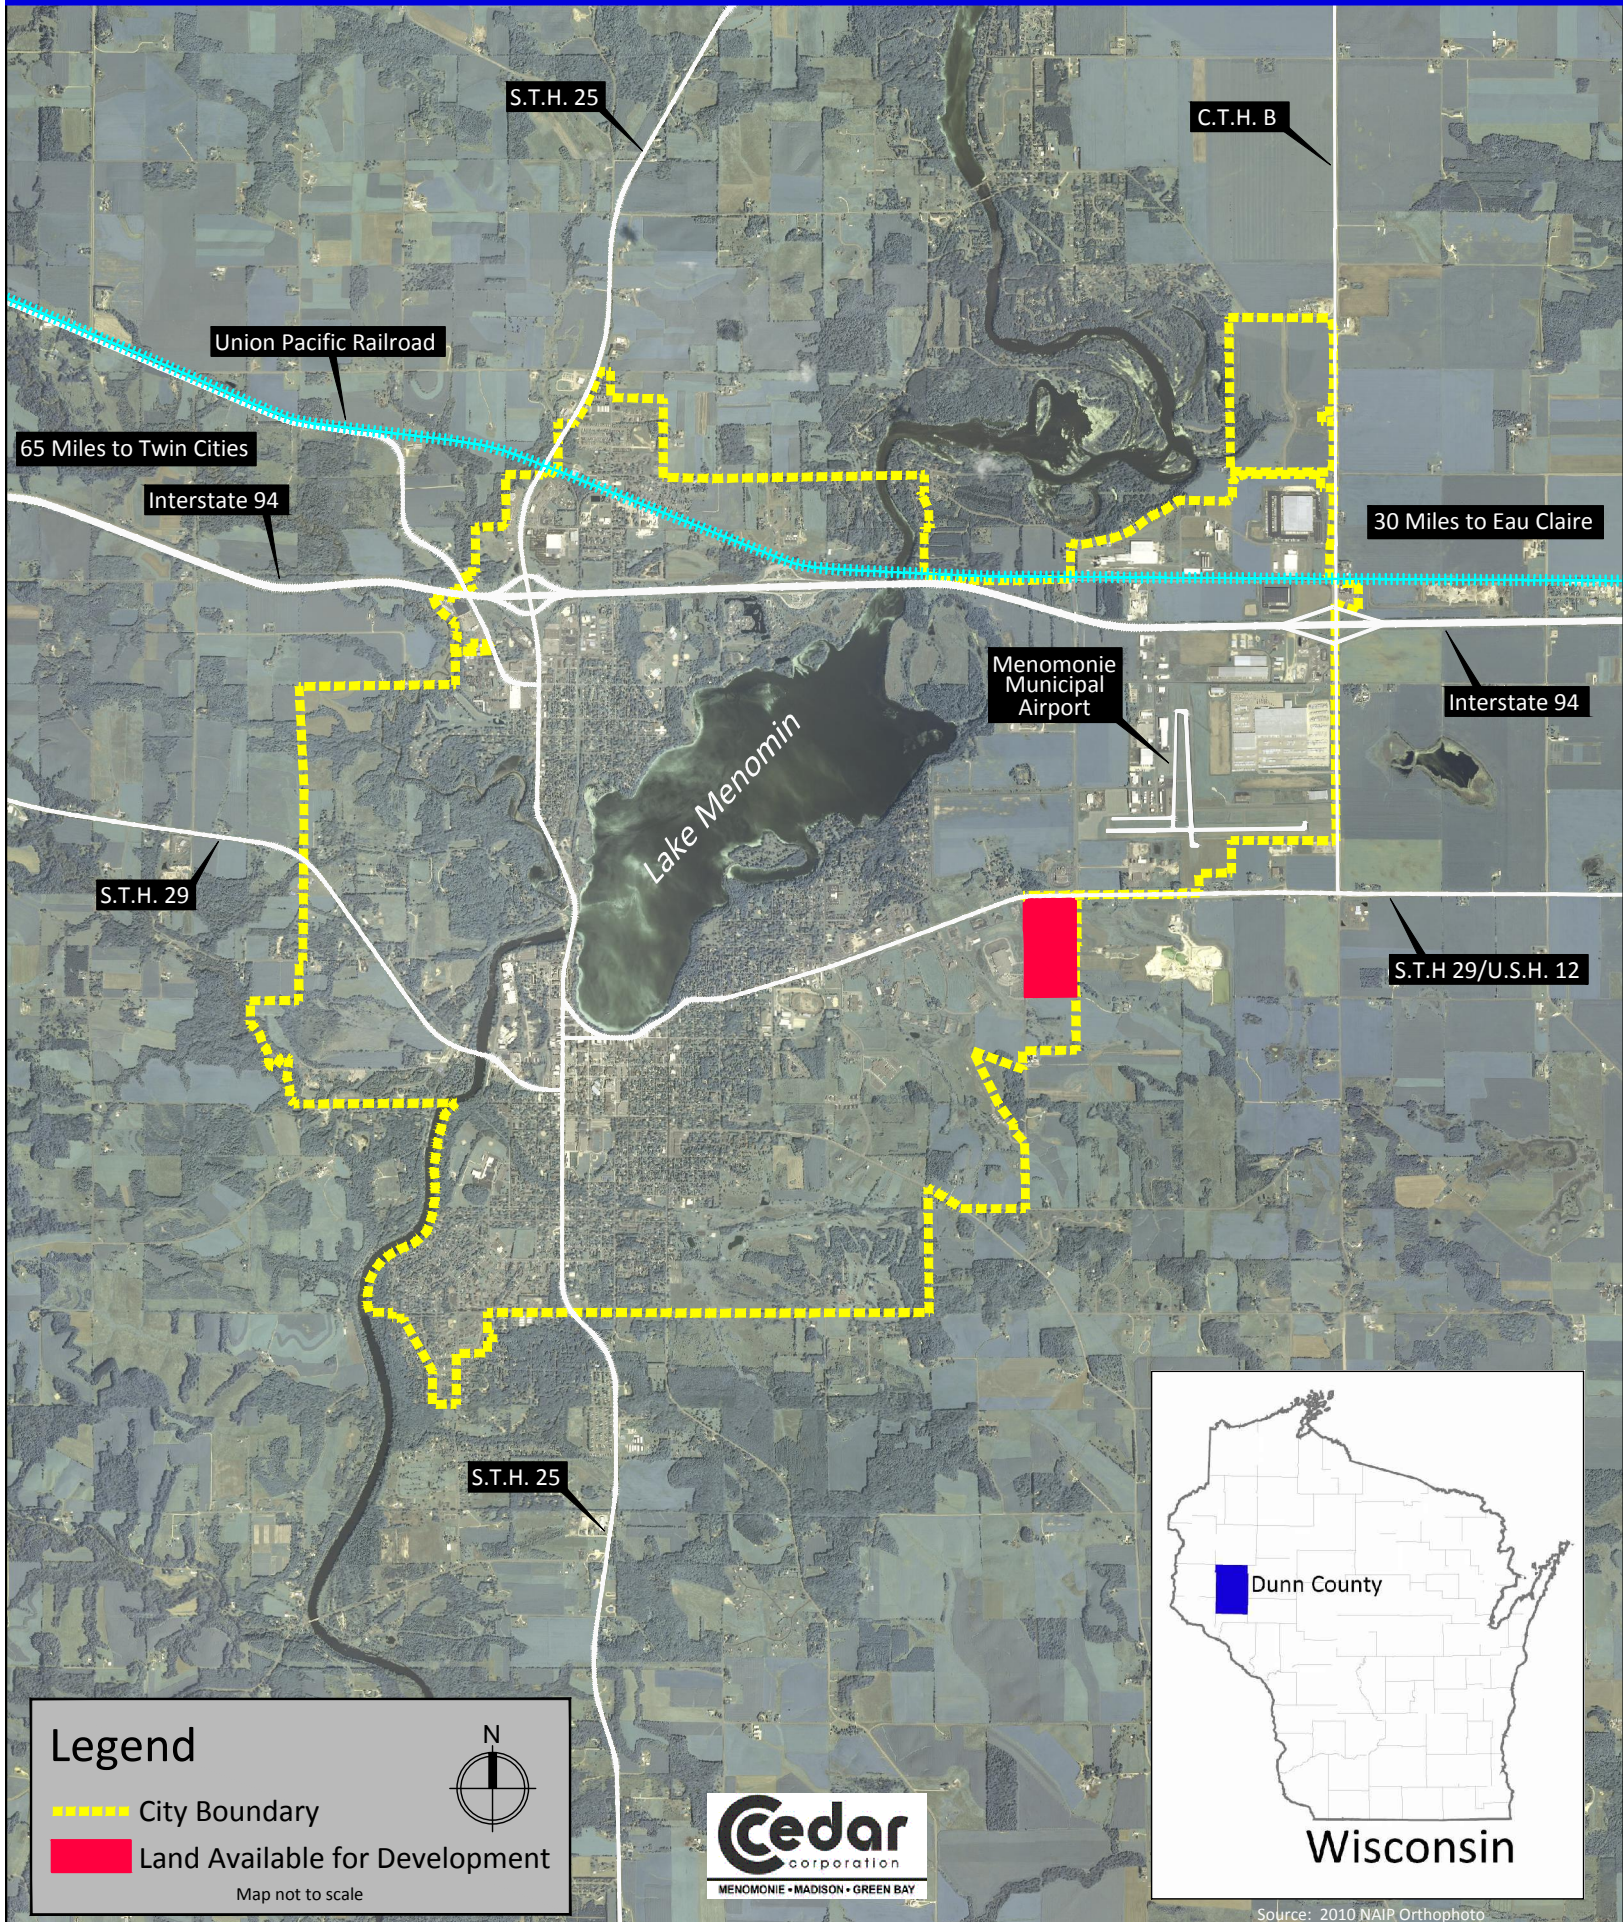

# Site Location: City of Menomonie Dunn County, Wisconsin

Map 1

**Legend**

- City Boundary
- Land Available for Development

Map not to scale

Source: 2010 NAIP Orthophoto