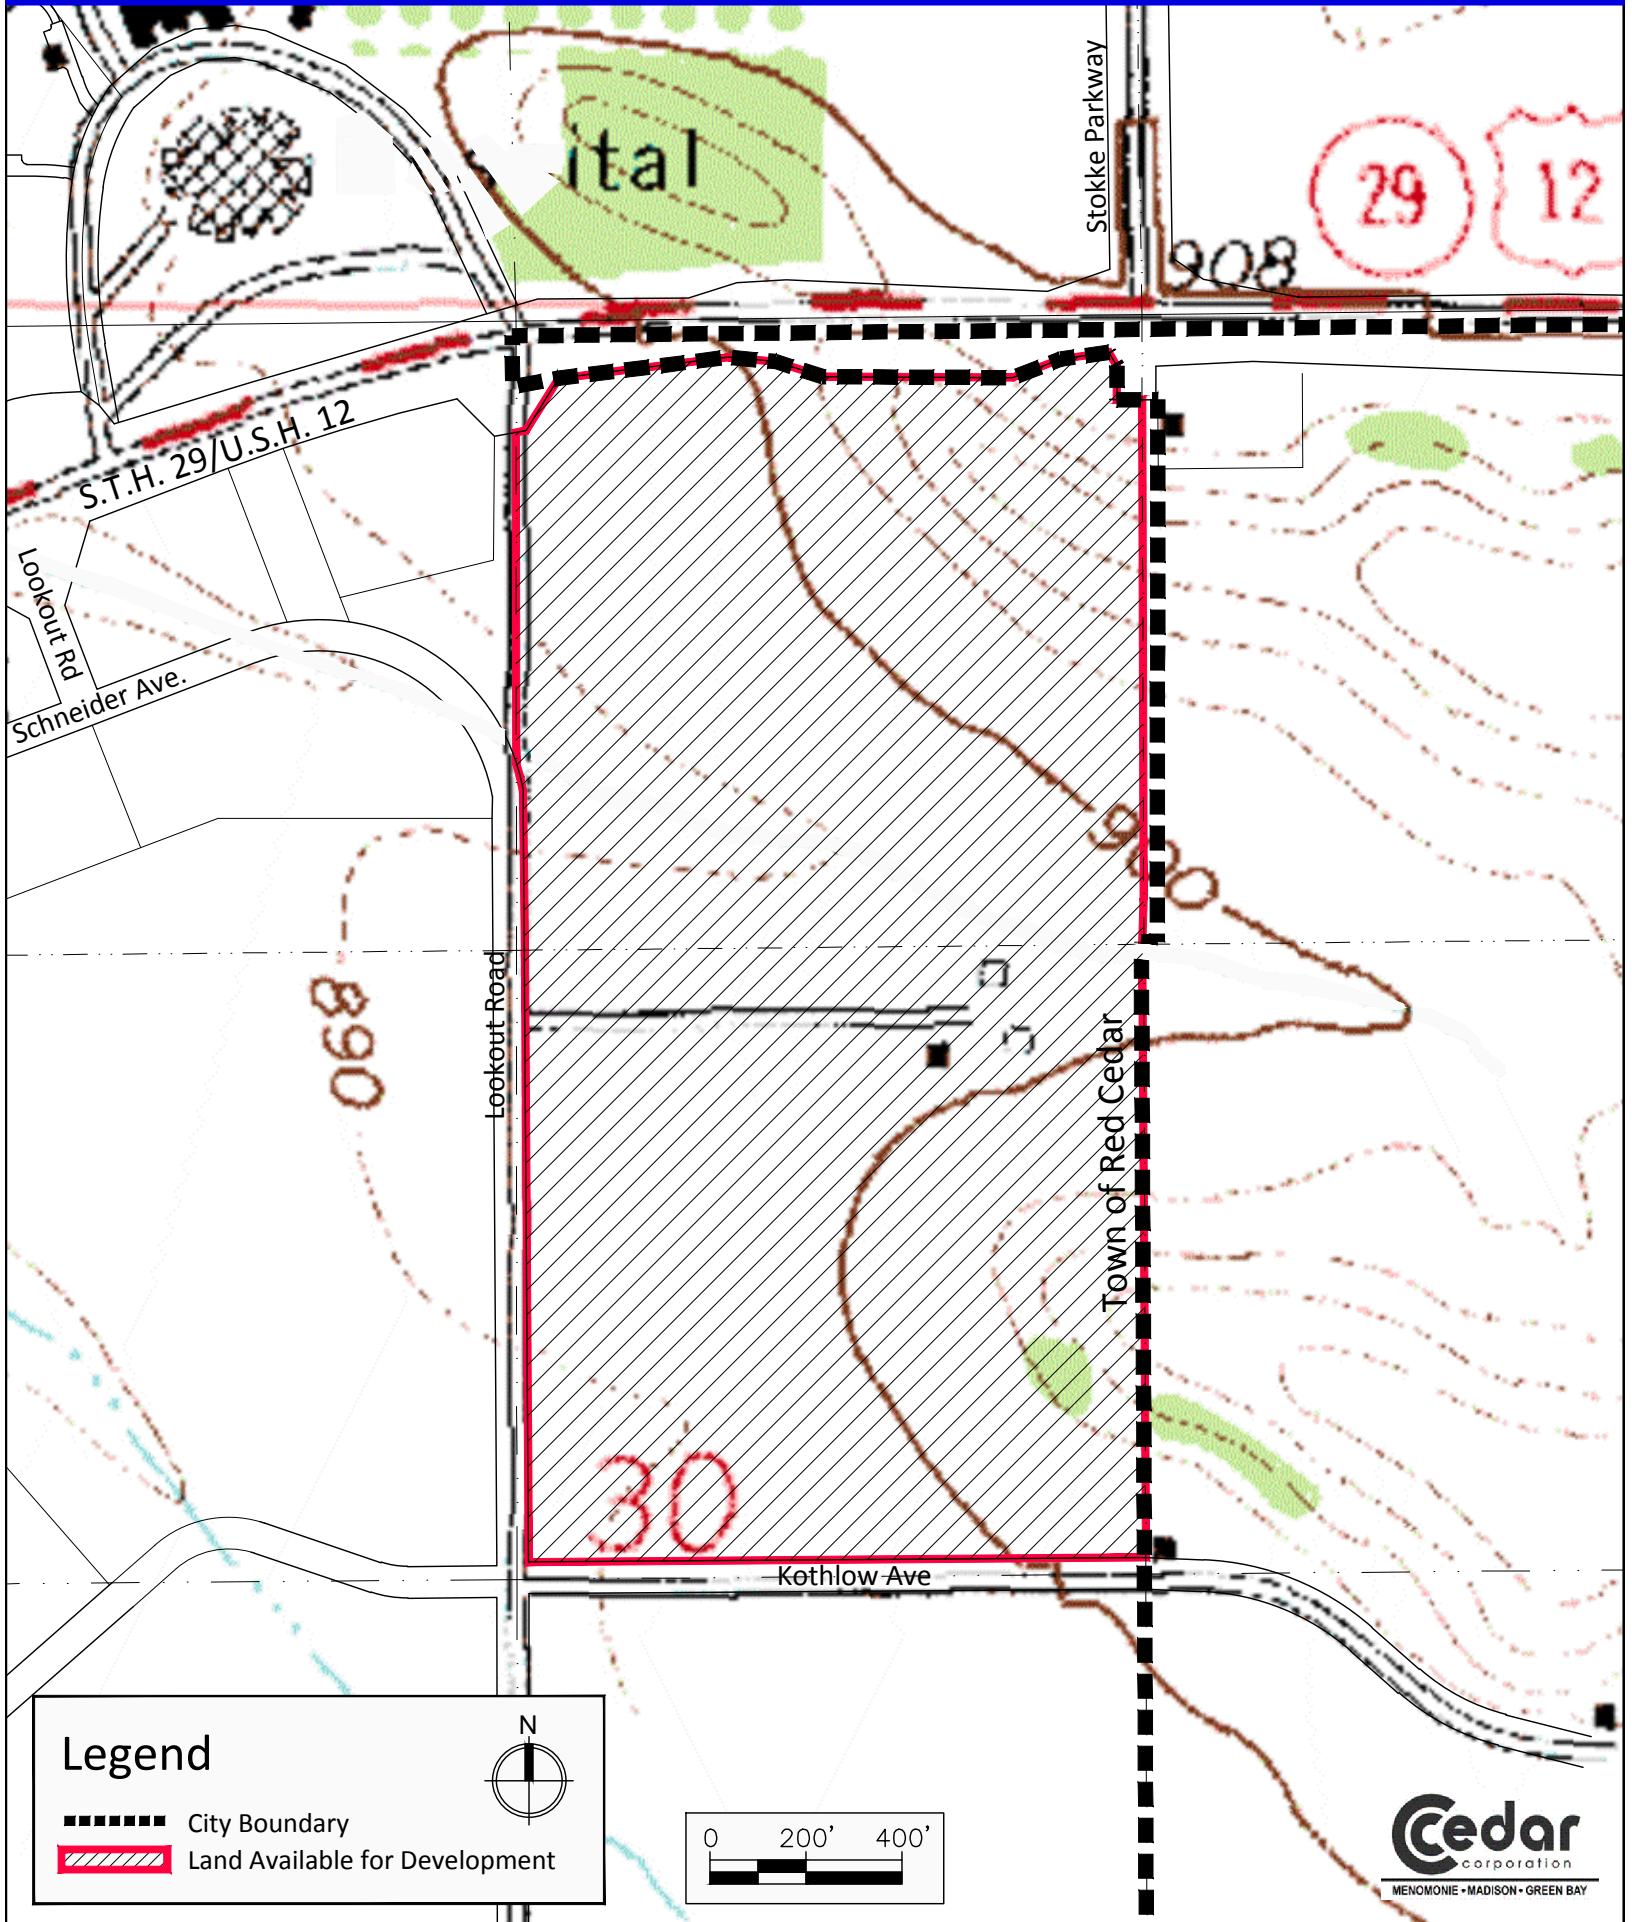

Topographic Features: City of Menomonie Dunn County, Wisconsin

Legend

-  City Boundary
-  Land Available for Development